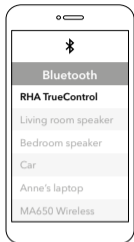

⚡  0 - 100% = **140 mins**

Battery life - Case

 = **15 hrs**

1st time pairing

5sec

Pairing with case

5sec

Google Fast Pair