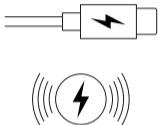

rha-audio.com/truecontrol-help

Charging - Buds

Battery life - Buds

  0 - 50% = 35 mins

 = 5 hrs

  0 - 100% = 105 mins

Charging - Case

⚡  0 - 50% = **55 mins**