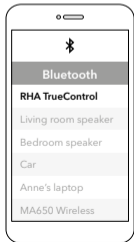

⚡  0 - 100% = **140 mins**

Battery life - Case

 = **15 hrs**

1st time pairing

5sec

Pairing with case

5sec

Google Fast Pair