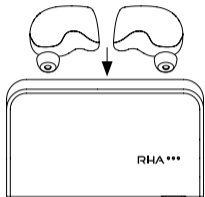

rha-audio.com/truecontrol-help

Charging - Buds

Battery life - Buds

  0 - 50% = 35 mins

 = 5 hrs

  0 - 100% = 105 mins

Charging - Case

⚡  0 - 50% = **55 mins**